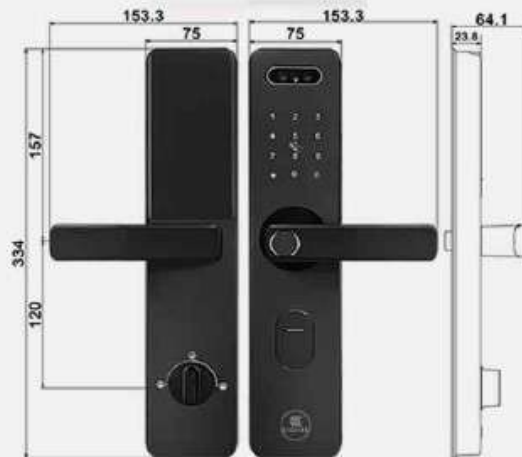

3D FACE DOOR LOCK

tuya
TUYA SMART

EA-F8

Specification

Size:
6085 Mortise

Material:
Aluminum alloy

Connection method:
WIFI

Power supply:
NO.5AA alkaline batteries