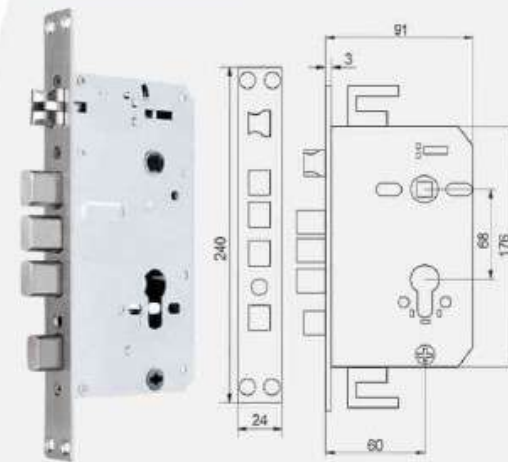

3D FACE DOOR LOCK

tuya
TUYA SMART

EA-F8

Specification

Size:
6085 Mortise

Material:
Aluminum alloy

Connection method:
WIFI

Power supply:
NO.5AA alkaline batteries

Unlocking

mortise

6068 Normal Mortise